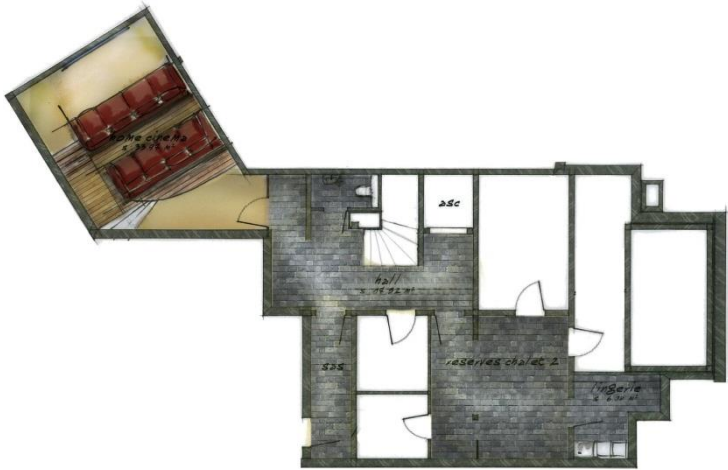

CHALET CHÊNE - 16 people / 7 bedrooms

Level -1 / Underground

Home cinema

Toilet - Parking

Level 0 / Ground floor

Spa with indoor swimming pool, steam room, sauna and massage cabin

2 bedrooms for 2 people with en suite bathroom (bath & shower) and separate toilet,

Ski room - Outside access

Level 1

4 bedrooms for 2 people with en suite bathroom (bath & shower) and separate toilet

1 bedroom for 4 people (2 single beds + bunk beds) with en suite bathroom (bath & shower) and separate toilet

Level 2

Living room with fireplace - Dining room

Opened kitchen - Separate toilet

Terrace

DOMIZILE REISEN®