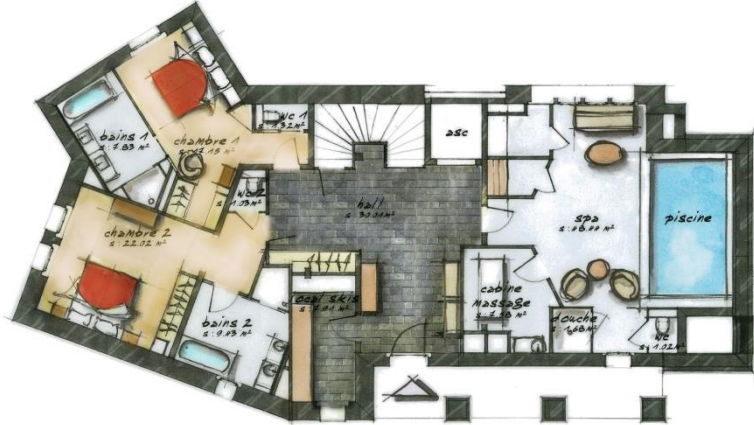

CHALET CHÊNE - 16 people / 7 bedrooms

Level -1 / Underground

Home cinema

Toilet - Parking

Level 0 / Ground floor

Spa with indoor swimming pool, steam room, sauna and massage cabin

2 bedrooms for 2 people with en suite bathroom (bath & shower) and separate toilet,

Ski room - Outside access

Level 1

4 bedrooms for 2 people with en suite bathroom (bath & shower) and separate toilet

1 bedroom for 4 people (2 single beds + bunk beds) with en suite bathroom (bath & shower) and separate toilet

Level 2

Living room with fireplace - Dining room

Opened kitchen - Separate toilet

Terrace

DOMIZILE REISEN®