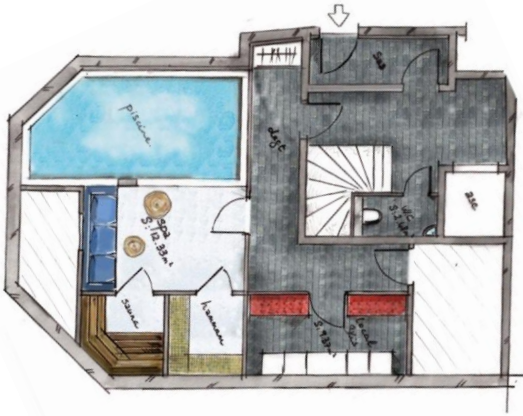

## Level -1 / Underground

Toilet - Laundry - Ski room - Parking

Spa with indoor swimming pool, steam room, sauna and massage cabin

## Level 0 / Ground floor

Chalet entrance - Outside access

## Level 2

1 bedroom for 2 people with en suite bathroom (bath & shower) and separate toilet

Living room with fireplace - Dining room

Opened kitchen - Separate toilet