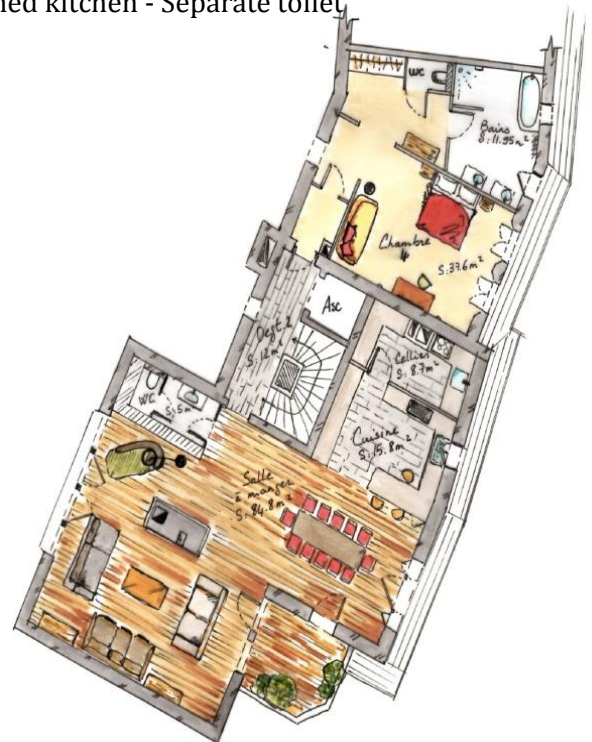

## Level -1 / Underground

Toilet - Laundry - Ski room - Parking

Spa with indoor swimming pool, steam room, sauna and massage cabin

## Level 0 / Ground floor

Chalet entrance - Outside access

## Level 1

2 bedrooms for 2 people with en suite bathroom (bath & shower) and separate toilet

1 bedroom for 4 people (1 double lit + separate area with bunk beds) with en suite bathroom (bath & shower) and separate toilet

## Level 2

1 bedroom for 2 people with en suite bathroom (bath & shower) and separate toilet

Living room with fireplace - Dining room

Opened kitchen - Separate toilet